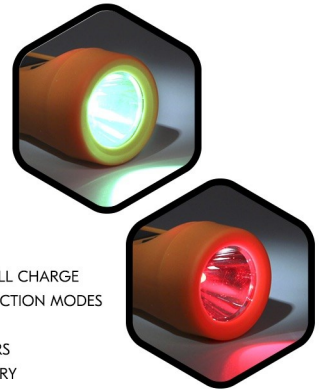

3 LED LIGHT COLORS - WHITE, GREEN, RED

SWITCH LOCK MODE

MicroUSB PORT FOR RAPID CHARGING

5 HRS. OF LIGHT ON ONE FULL CHARGE

LOW, HIGH, STROBE, OFF FUNCTION MODES

WATER RESISTANT

HOLDS A CHARGE FOR 7 YEARS

300 mAh LITHIUM-ION BATTERY

MicroUSB CORD INCLUDED

ADJUSTABLE HEADBAND / HAT CLIP INCLUDED

NO BATTERIES TO EVER REPLACE!

HybridLight®

BRIGHT THINKING.

BSA FUNDRAISER

HIGH VISIBILITY RED & GREEN WHITE LIGHT

\$45

SEEKER 300

300 LUMEN HYRID SOLAR
FLASHLIGHT & CHARGER

USB OUT TO CHARGE MOBILE DEVICES
Low LED LIGHT - 80 LUMENS, 50 HRS.
High LED LIGHT - 300 LUMENS, 5 HRS.
RECHARGES WITH ANY LIGHT SOURCE
MicroUSB PORT FOR RAPID CHARGING