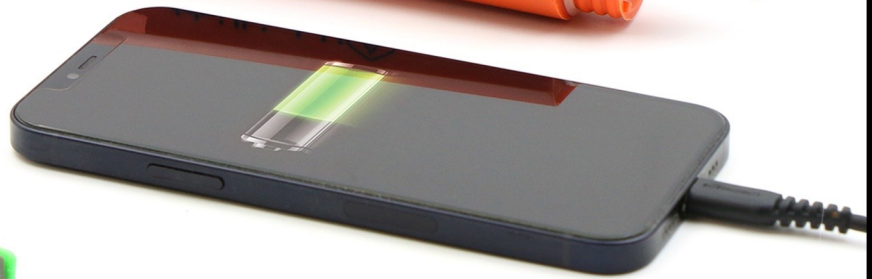

HybridLight
BRIGHT THINKING.

BSA FUNDRAISER

JOURNEY 1000

1000 LUMEN HYBRID SOLAR FLASHLIGHT & CHARGER

USB OUT TO CHARGE MOBILE DEVICES
Low LED LIGHT - 125 LUMENS, 50 HRS.
High LED LIGHT - 1000 LUMENS, 6 HRS.
RECHARGES WITH ANY LIGHT SOURCE
MicroUSB PORT FOR RAPID CHARGING

50 HRS. OF LIGHT ON ONE FULL CHARGE
LOW, HIGH, STROBE, OFF FUNCTION MODES
WATERPROOF AND FLOATS
HOLDS A CHARGE FOR 7 YEARS
5000 mAh LITHIUM-ION BATTERY
SELLS FOR $80 (black or orange)

$80

CHARGES MOBILE DEVICES

NO BATTERIES TO EVER REPLACE!